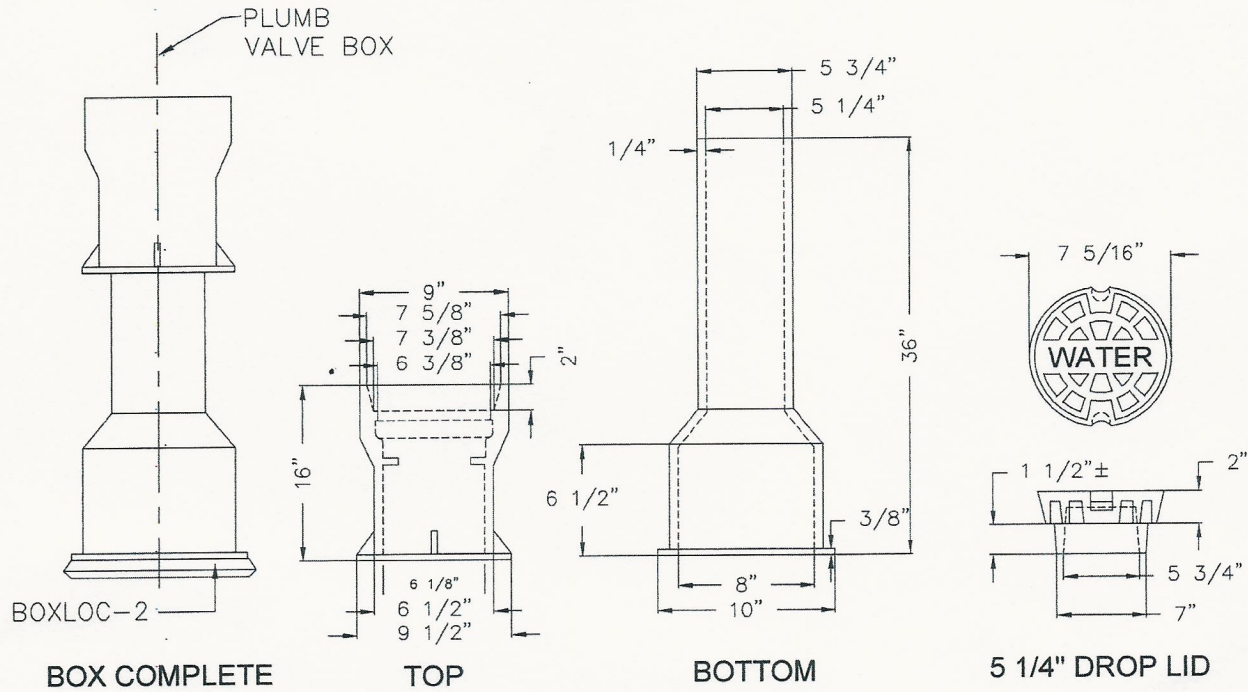

TYLER 6855 SERIES CAST IRON VALVE BOX

BOX COMPLETE EXTENSION.		TOP SECTION W/LID		BOTTOM	
IN INCHES	WEIGHT	LENGTH	WEIGHT	LENGTH	WT.
40"-51"	90 LB.	16"	45 LB.	36"	45 LB.

TYLER CAST IRON VALVE BOX WITH LID
 SERIES 6855 DOMESTIC PARTS WITH BOXLOC-2 OR APPROVED EQUAL
 ACCOMMODATES 4" THROUGH 12" VALVES
 5 1/4" SHAFTS, SLIP-TYPE

NOT TO SCALE

	East Greenacres Irrigation District	Approved by:
	Cast Iron Valve Box Two Piece	 District Manager
		5/19/15 Date
		Standard Drawing No. W-4